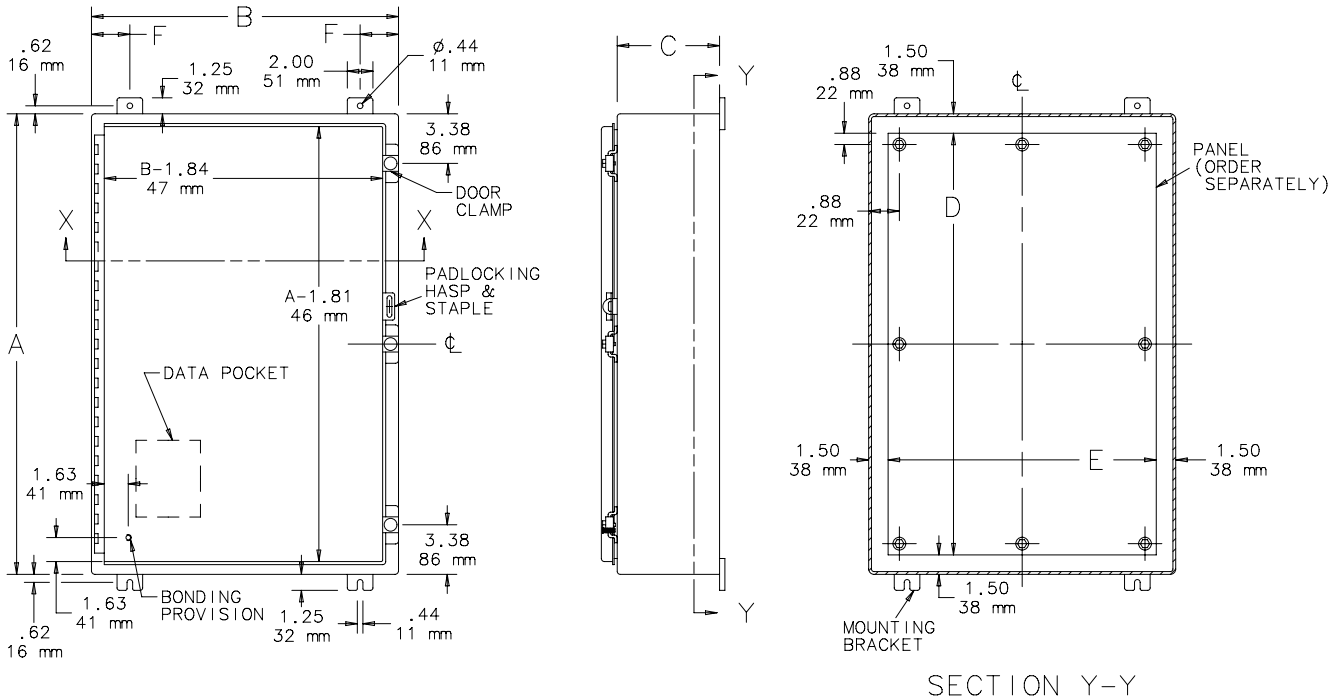

Popular Cooling Products

Enclosure Depth (C Dimension)	Filter Fans*
6 in. (152 mm)	SF0416414
8 in. (203 mm)	SF0516414
10 in. (254 mm)	SF0916414
12 in. (305 mm)	SF1016414
16 in. (406 mm)	SF1316414
20 in. (508 mm)	SF1316414
24 in. (610 mm)	SF1316414

*Important: Visit tools.hoffmanonline.com/attachments to access our **Cooling Selection Tool** to determine the appropriate cooling solution for your application.

Popular Accessories

Enclosure Width (B Dimension)	Light	Hole Seals	Window Kits
12 in. (305 mm)	LEDPUCK	AS050	APWK53NF
16 in. (406 mm)	LEDA2M35	AS050	APWK53NF
20 in. (508 mm)	LED24V15	AS050	APWK53NF
24 in. (610 mm)	LED24V15	AS050	APWK53NF
30 in. (762 mm)	LED24V15	AS050	APWK53NF
36 in. (914 mm)	LED24V15	AS050	APWK53NF